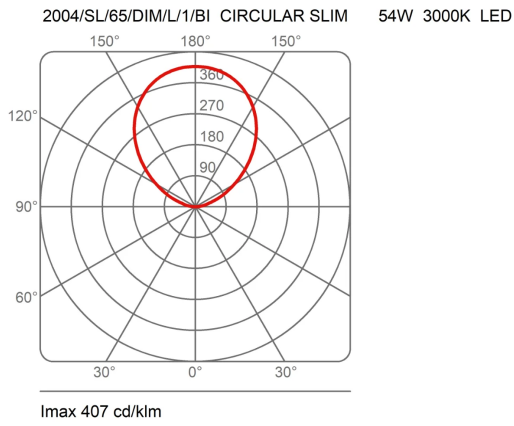

Photometric curves